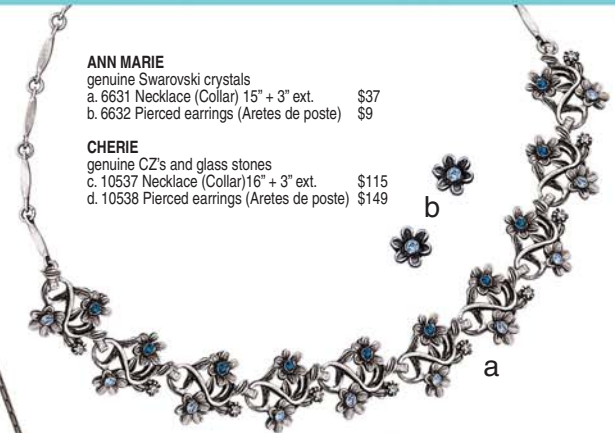

PLACE
STAMP
HERE

ANN MARIE

genuine Swarovski crystals
a. 6631 Necklace (Collar) 15" + 3" ext. \$37
b. 6632 Pierced earrings (Aretes de poste) \$9

CHERIE

genuine CZ's and glass stones
c. 10537 Necklace (Collar) 16" + 3" ext. \$115
d. 10538 Pierced earrings (Aretes de poste) \$149

BELLISSIMA

genuine Swarovski crystals
e. 8727 Necklace (Collar) 15" + 3" ext. \$68

TO:

From:

JEWELS BY
Park Lane
www.jbpl.com

April 2010
COLLECTION

Beyond Wonderland

a

b

Waterfall

Glass beads
 a. 10828 Necklace (Collar) 22" + 3" ext. \$98
 b. 10829 Pierced earrings (Aretes de poste) \$33

c

Alice

Genuine Cz's
 c. 10824 Ring (Anillo) \$103
 (sz. 5-6-7-8-9-10)

Bloom

Genuine Swarovski crystals
 d. 10825 Necklace (Collar) 16"+3" ext. \$49
 e. 10827 Pierced Earrings (Aretes de poste) \$22
 f. 10826 Bracelet (Brazalete) 7 1/2"- 8 1/4" \$69